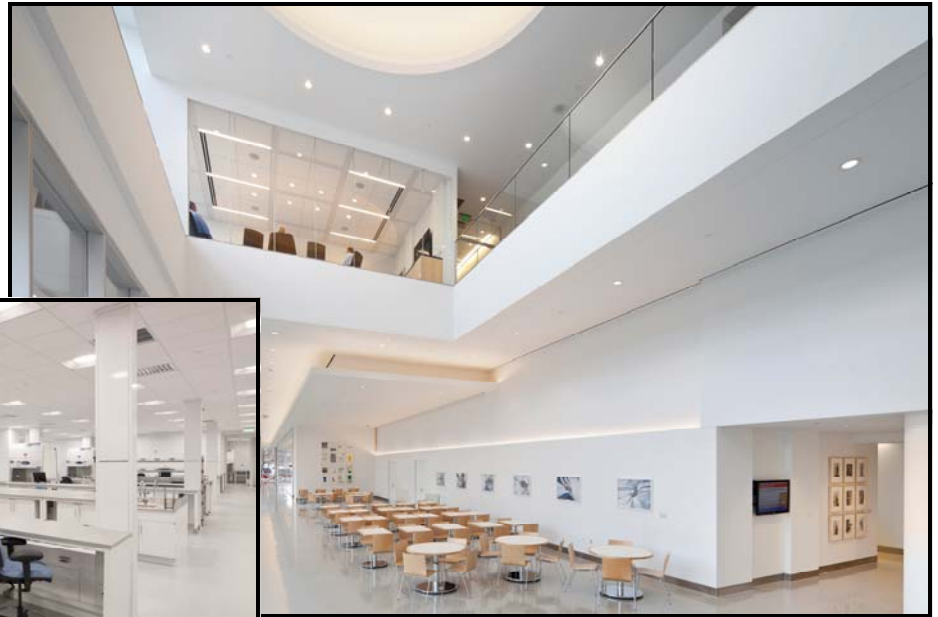

MID-CONTINENT CONSTRUCTION

GENERAL CONTRACTORS - CONSTRUCTION MANAGERS

Cleveland Clinic New Lab Building Cleveland, Ohio

138,000 sq. ft.
New Lab Building
Lab Casework Package

Architect: Perspectus Architecture